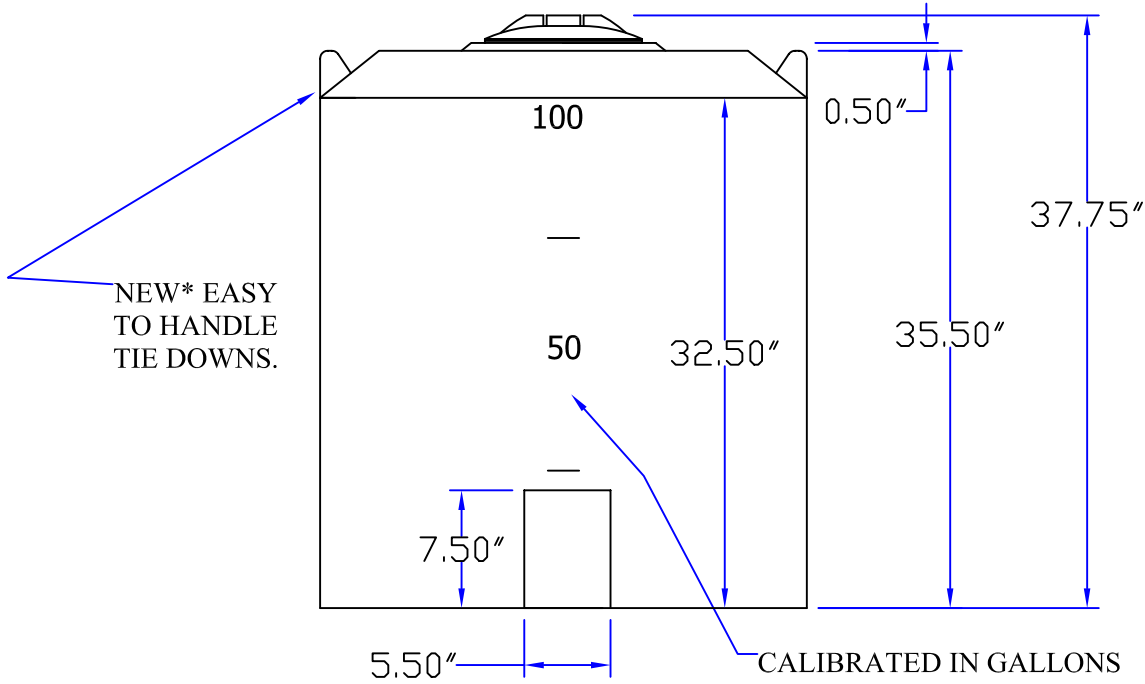

SIDE VIEW

TOP VIEW

				DRAWN / DATE MPSYKES/04/05/03		MATERIAL / SHOT WEIGHT		BAILIFF ENTERPRISES, INC. 8423 AIRLINE DRIVE, HOUSTON, TEXAS 77037 PHONE (281) 447-5372 FAX (281) 999-1223	
				APPRD. / DATE		HDPE	38 LBS.		
REV	DESCRIPTION	DATE	APPRD			NOTES:		CLIENT / DESCRIPTION	
ALL DIMENSIONS ARE IN DECIMAL INCHES TOLERANCES UNLESS OTHERWISE SPECIFIED $\pm .5\% @ 68^\circ F$				THIRD ANGLE PROJECTION ANSI 14.5M 				100 GALLON VERTICAL TANK	
						SCALE		PART NO.	
						N.S.		VTB0100-31	