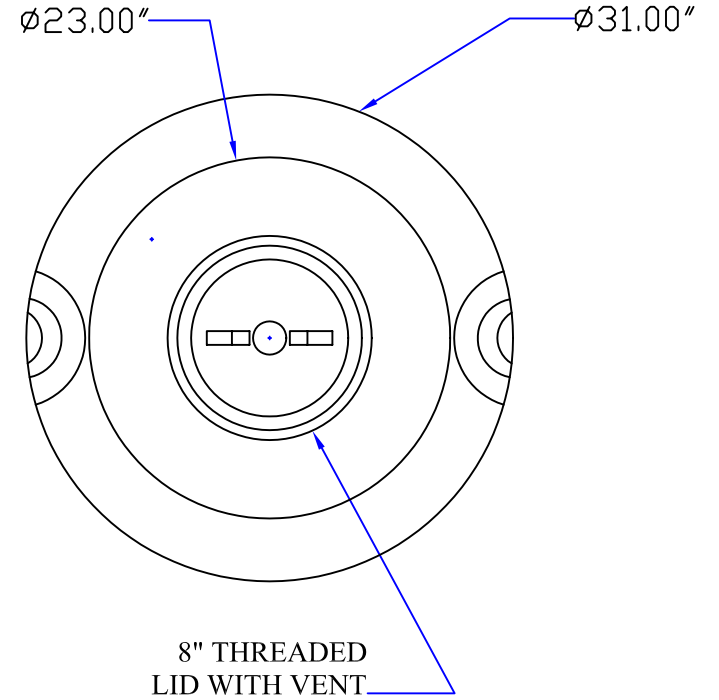

SIDE VIEW

TOP VIEW

				DRAWN / DATE MPSYKES/04/05/03		MATERIAL / SHOT WEIGHT		BAILIFF ENTERPRISES, INC. 8423 AIRLINE DRIVE, HOUSTON, TEXAS 77037 PHONE (281) 447-5372 FAX (281) 999-1223	
				APPRD. / DATE		HDPE	38 LBS.		
REV	DESCRIPTION	DATE	APPRD			NOTES:		CLIENT / DESCRIPTION	
ALL DIMENSIONS ARE IN DECIMAL INCHES TOLERANCES UNLESS OTHERWISE SPECIFIED $\pm .5\% @ 68^\circ F$				THIRD ANGLE PROJECTION ANSI 14.5M 				100 GALLON VERTICAL TANK	
						SCALE		PART NO.	
						N.S.		VTB0100-31	